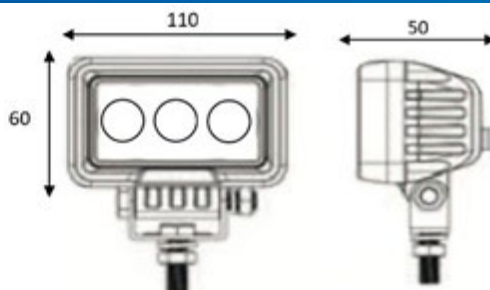

UNIVERSALE

LED
3 LED | 9/32V | 30W
2700 lumen

RLK060130 HRLK Faro lavoro