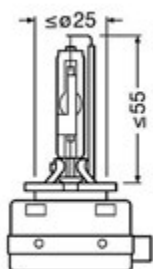

D1S

013.364 OSRAM 66140XN2-HCB 35W | +220 | KIT 2 Pz.