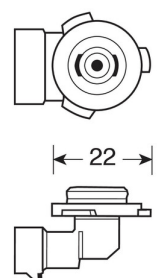

HB4 9006

12/24V

RLK9006 HRLK **KIT 2 Pz.** con dissipatore e centralina

12.000 LUMEN