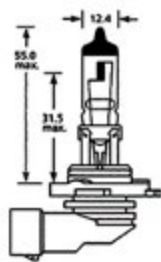

HIR2 9012

FARO LENTICOLARE

RLKHIR2PJ12

HRLK

Singola 25W | 12V

6.000 LUMEN

RLK: VW Golf / Tiguan / T.Roc | **MERCEDES** Vito

2010 > 2017 | 2010 > 2012 | **12V**