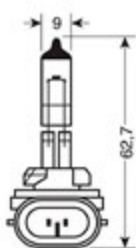

H27 PRO

12V

RLKH27PRO

HRLK

Singola senza dissipatore e centralina

6.000 LUMEN