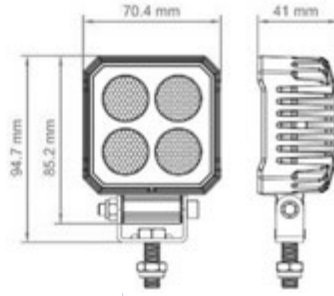

**009.586** Lucidity Faro lavoro | Fascio luce larghezza

UNIVERSALE

LED

8 LED | 12/80V | 70W  
**4000 lumen**  
 Dimensioni: 182x139mm

**009.570** Lucidity Faro lavoro | Fascio luce larghezza

UNIVERSALE

4 LED | 10/30V | 24W  
**2200 lumen**