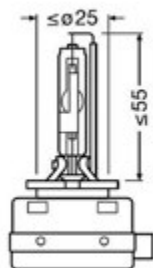

D3S

013.365 OSRAM 66340XNL-HCB 35W | +220 | KIT 2 Pz.