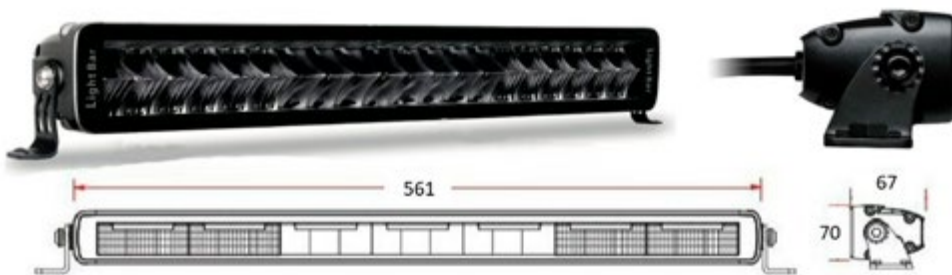

UNIVERSALE

BLACK MAGIC

LED
12/24V

015.021
Kit staffe fissaggio regolabili

009.250 Hella Barra doppia fila di LED | 40 LED | 200W | **11000 lumen**

Dimensioni: 561x70x67mm