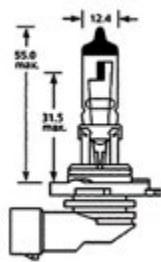

HIR2 9012

12/24V

RLK9012

HRLK

KIT 2 Pz. con dissipatore e centralina

12.000 LUMEN