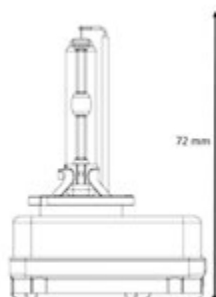

D5S

013.277 OSRAM 66540 25W